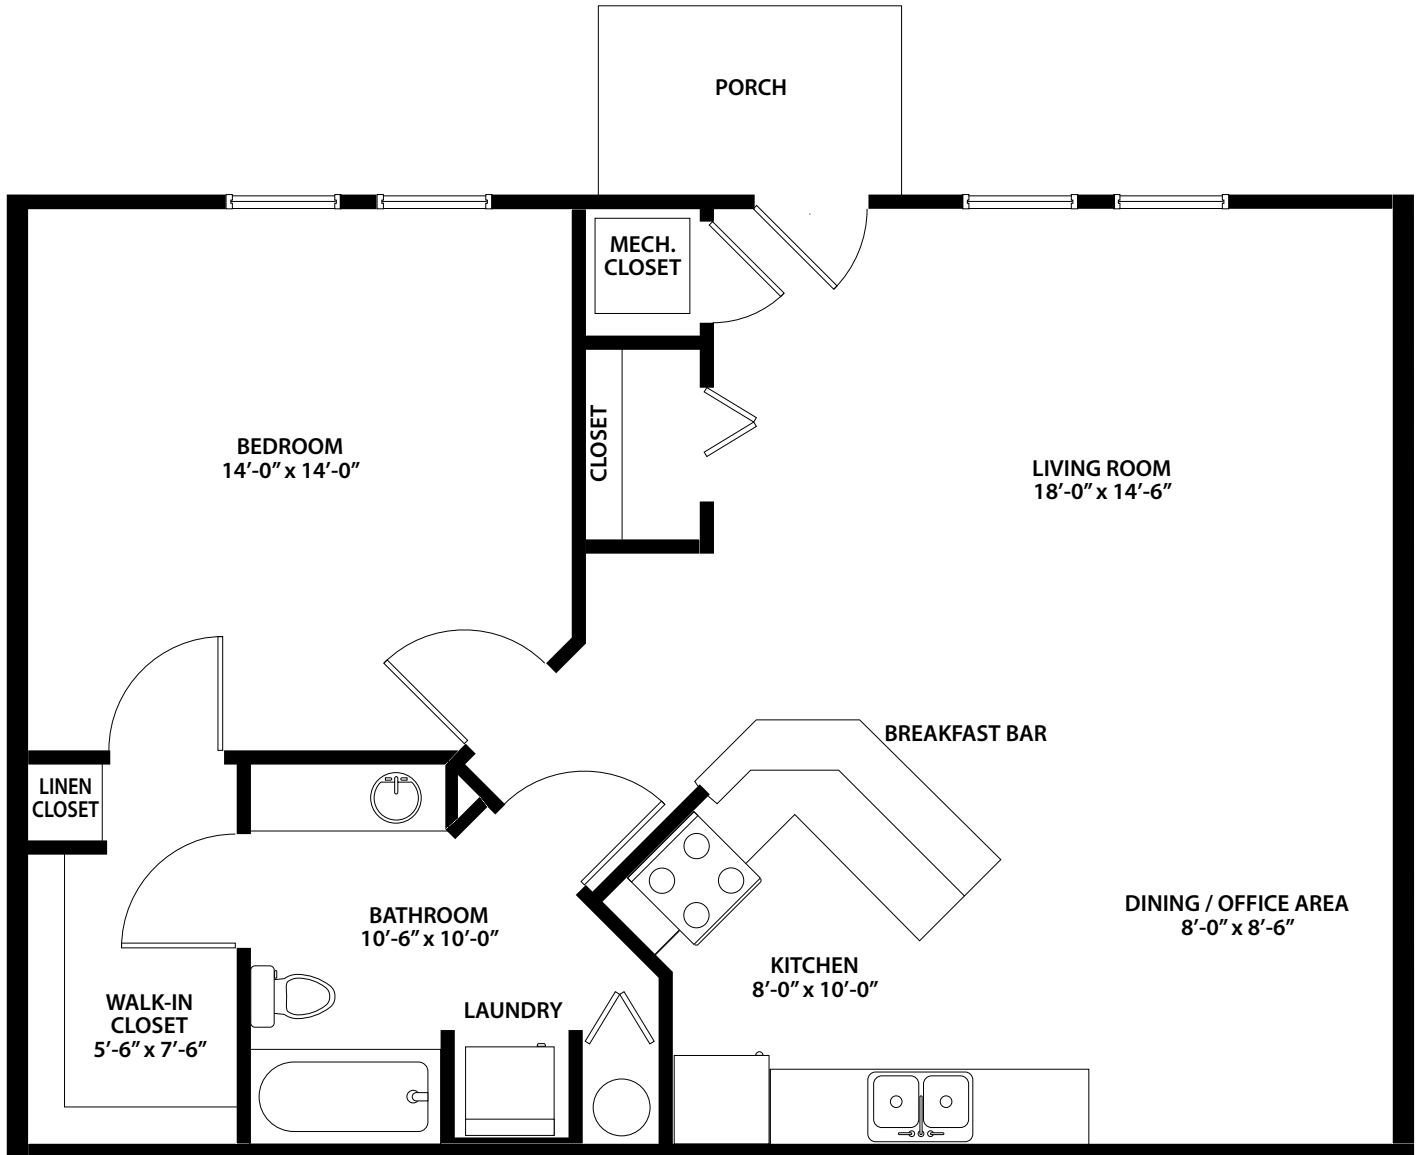

One Bedroom, One Bath

Approximately 922 Sq. Ft.

Directions:

Hunters Ridge is located on Chandler Road approximately 1.5 miles north of Lake Lansing Road near the intersection of Chandler and State Road.

Hunters Ridge Apartments & Townhomes