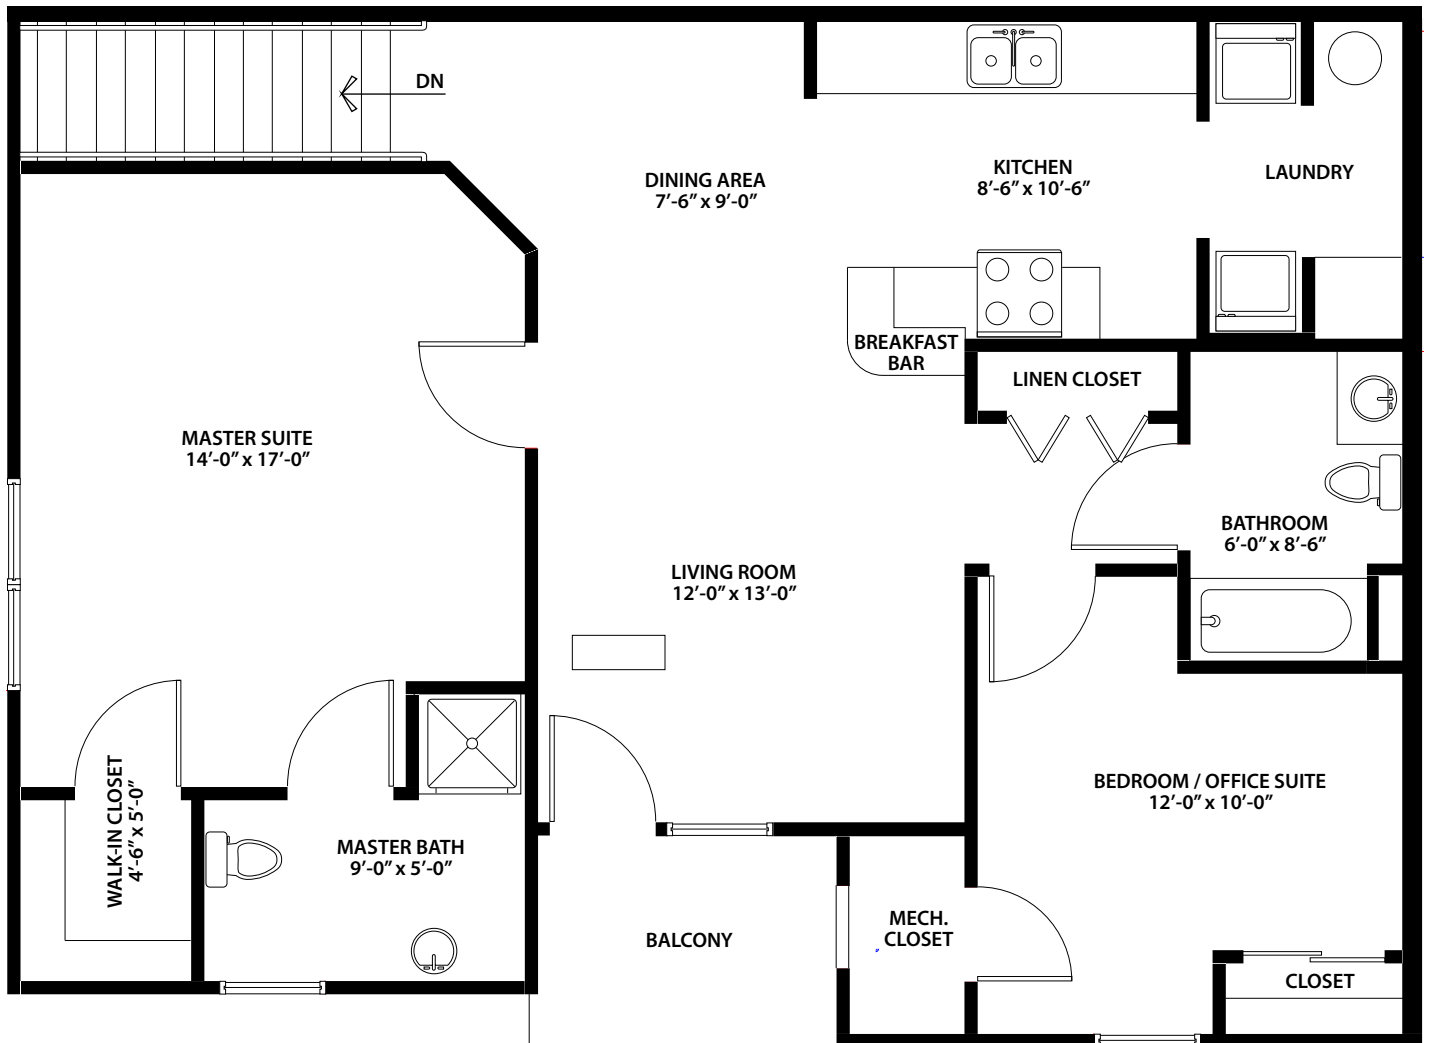

Two Bedroom, Two Bath

Approximately 1,080 Sq. Ft.

Second Floor

Directions:

Hunters Ridge is located on Chandler Road approximately 1.5 miles north of Lake Lansing Road near the intersection of Chandler and State Road.