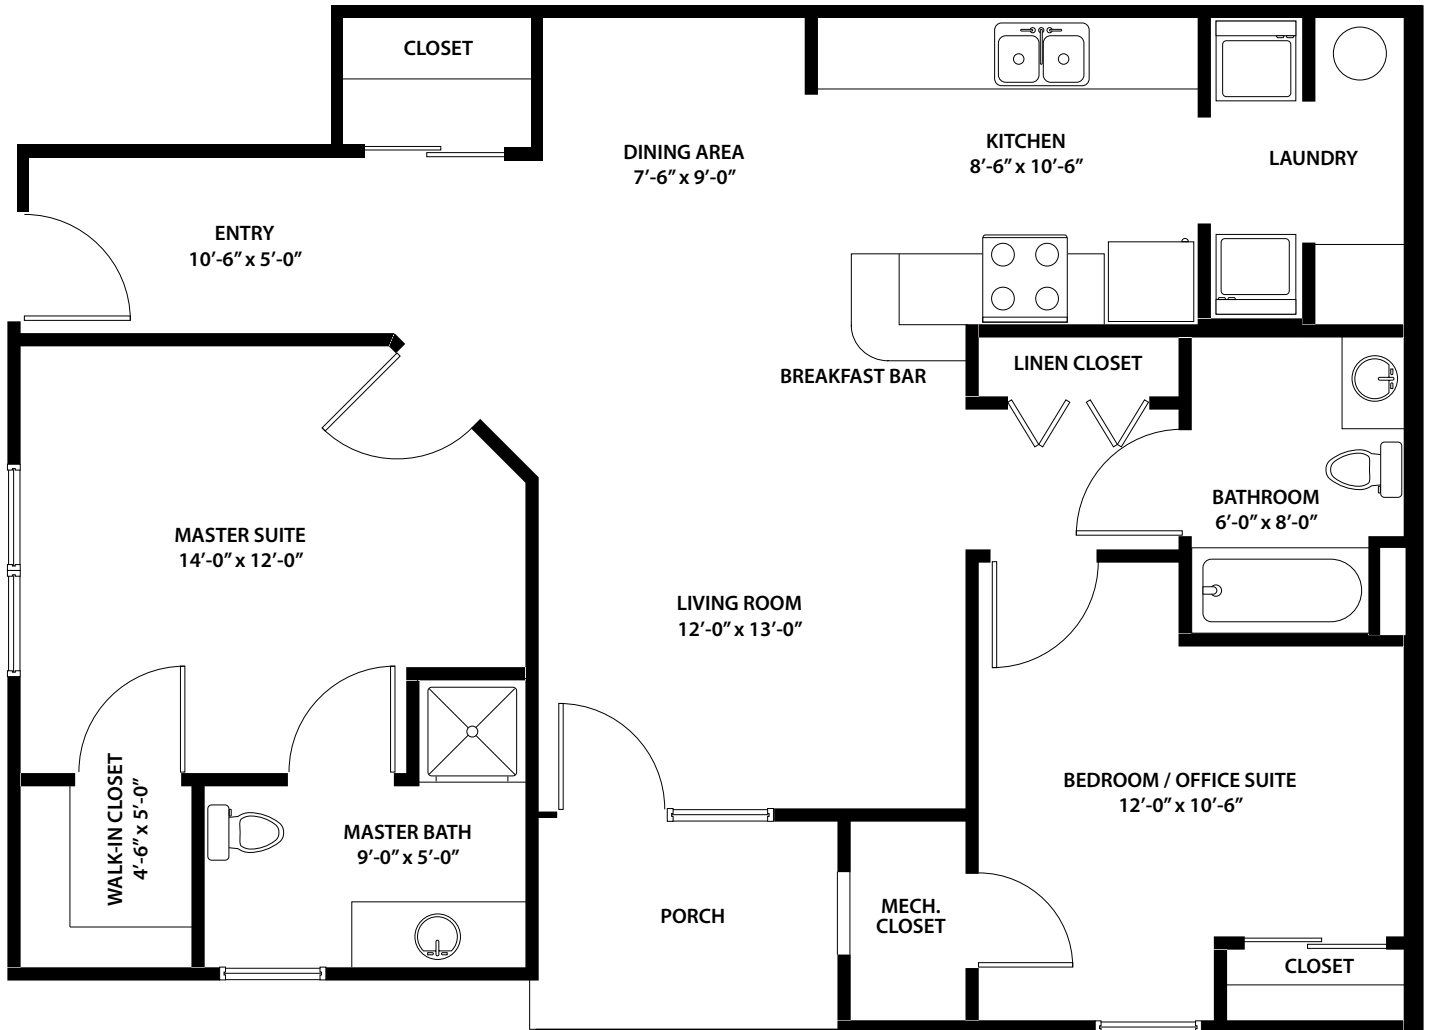

Two Bedroom, Two Bath

Approximately 1,064 Sq. Ft.

First Floor

Directions:

Hunters Ridge is located on Chandler Road approximately 1.5 miles north of Lake Lansing Road near the intersection of Chandler and State Road.